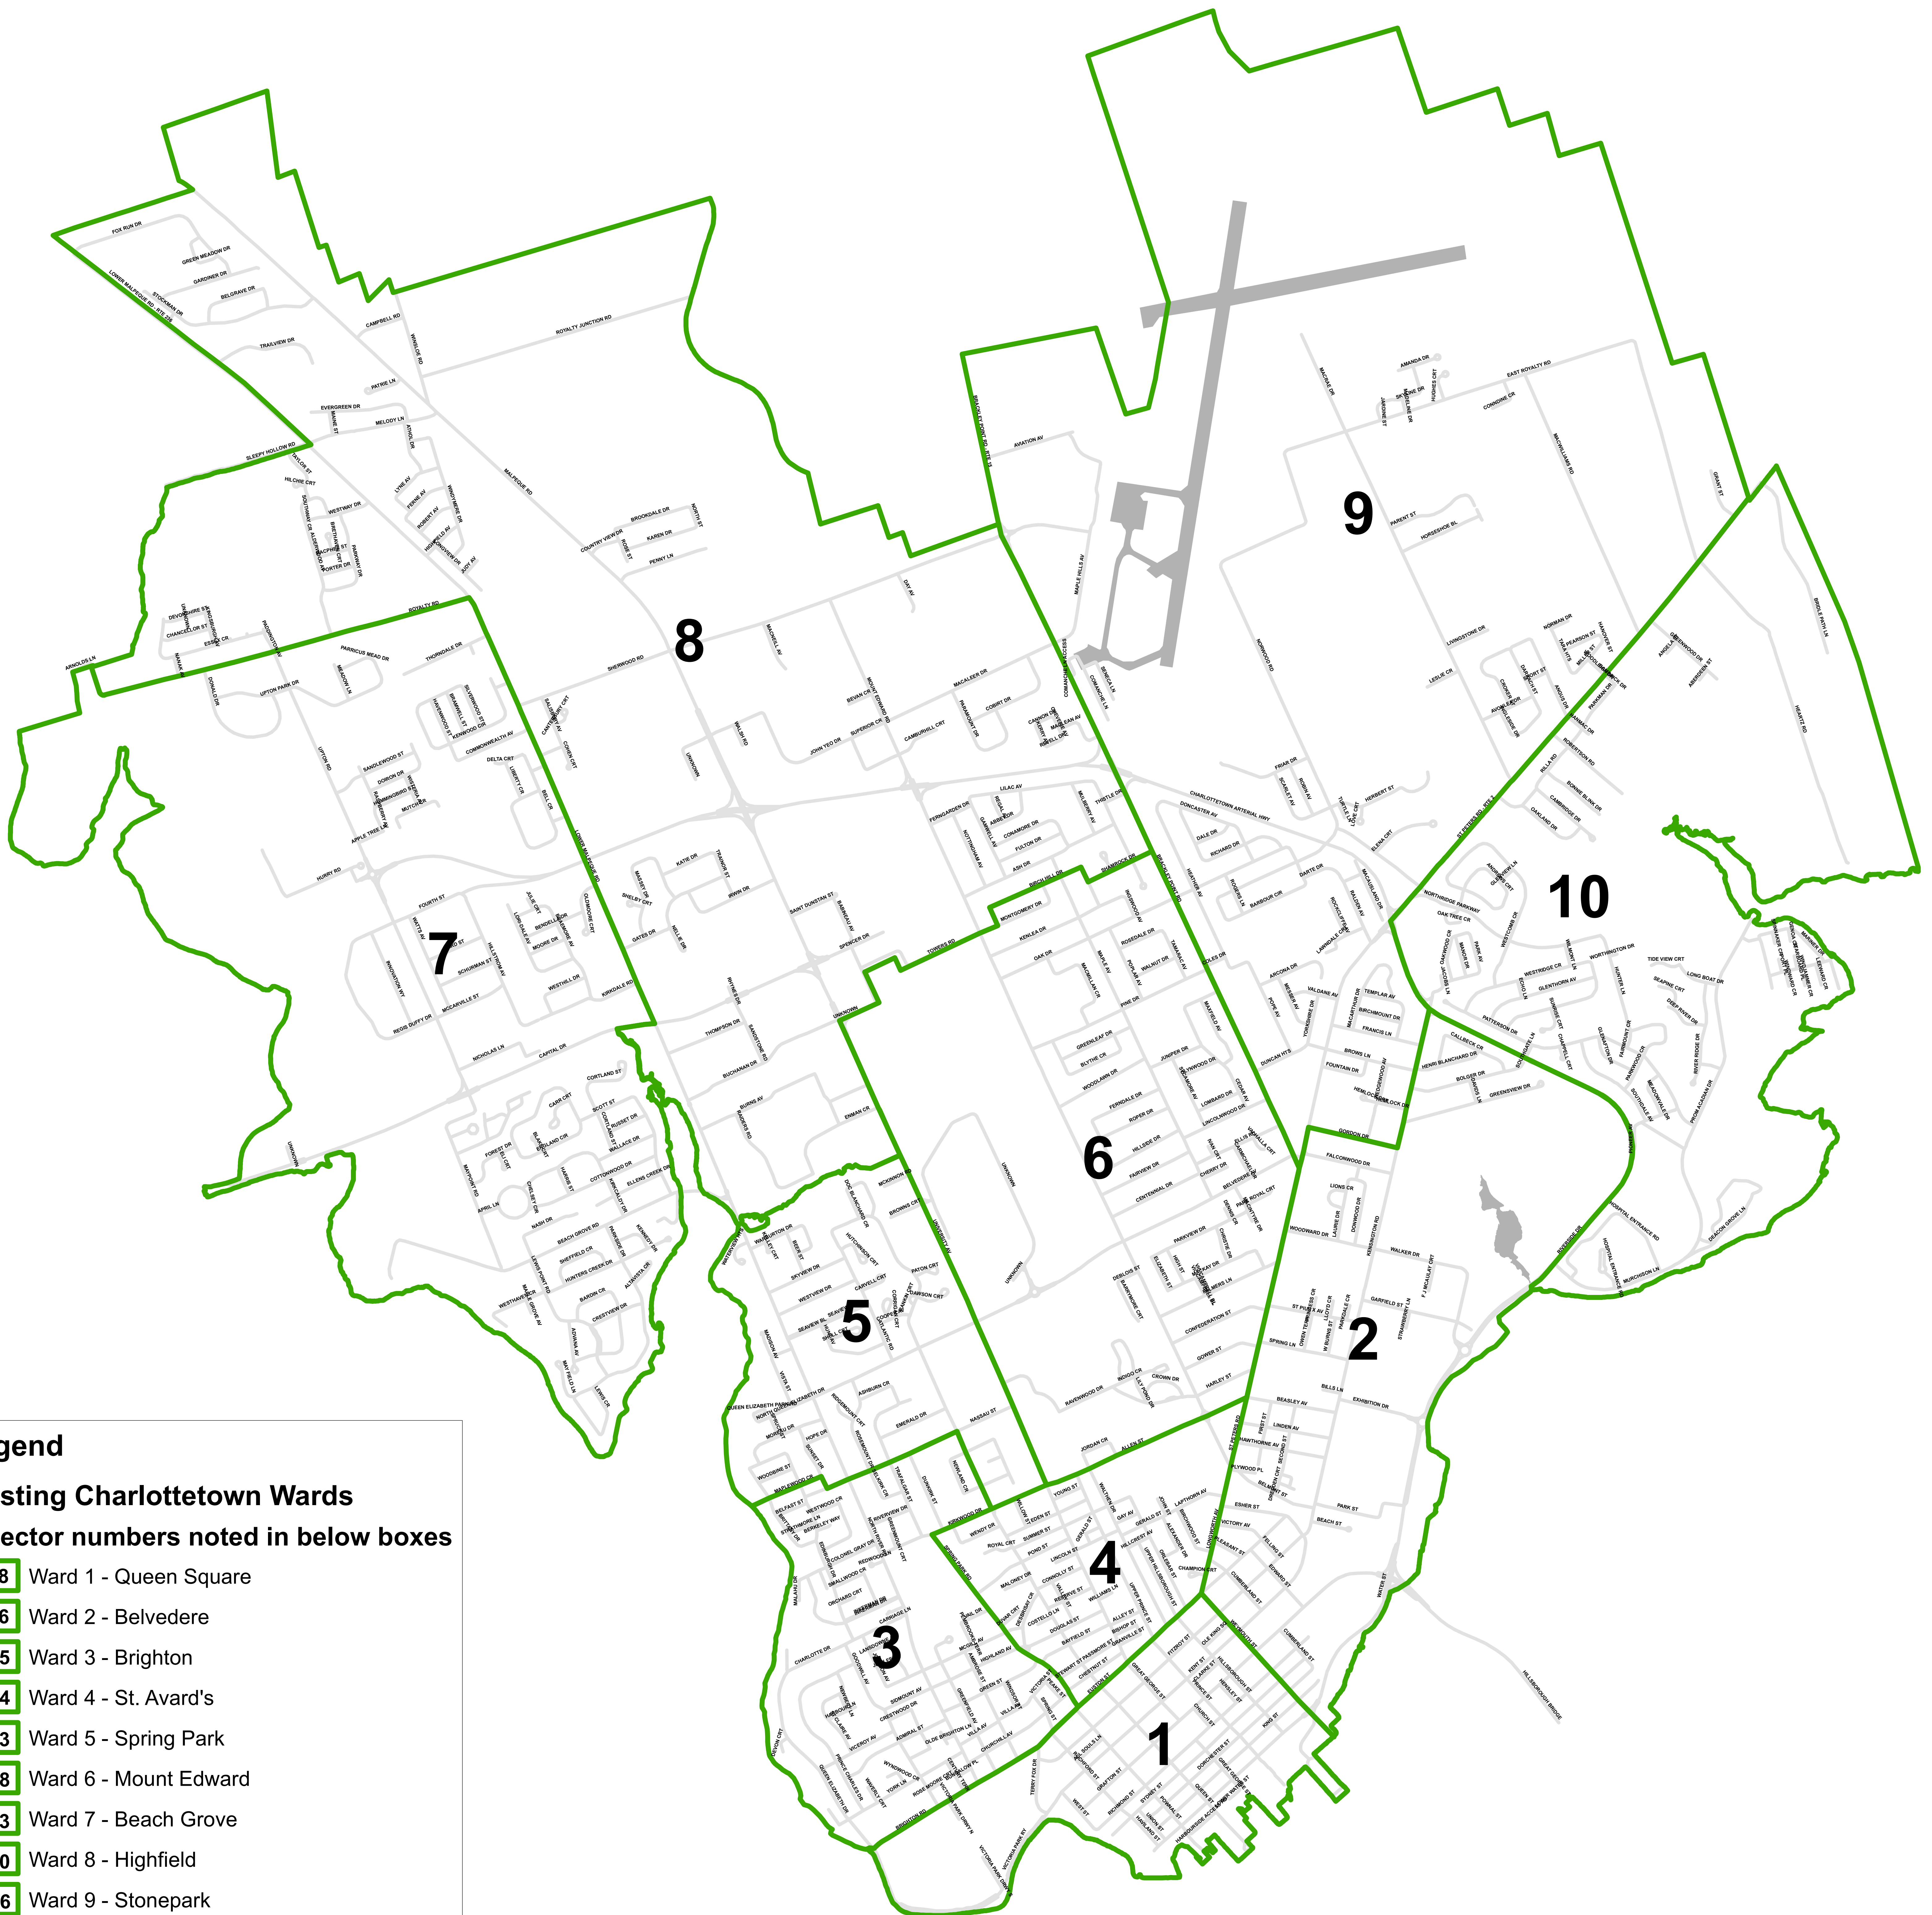

City of Charlottetown EXISTING Ward Boundaries and Names

Legend

Existing Charlottetown Wards

* Elector numbers noted in below boxes

1928	Ward 1 - Queen Square
2066	Ward 2 - Belvedere
2215	Ward 3 - Brighton
1904	Ward 4 - St. Avard's
2133	Ward 5 - Spring Park
2138	Ward 6 - Mount Edward
2783	Ward 7 - Beach Grove
2680	Ward 8 - Highfield
2856	Ward 9 - Stonepark
2335	Ward 10 - Falconwood