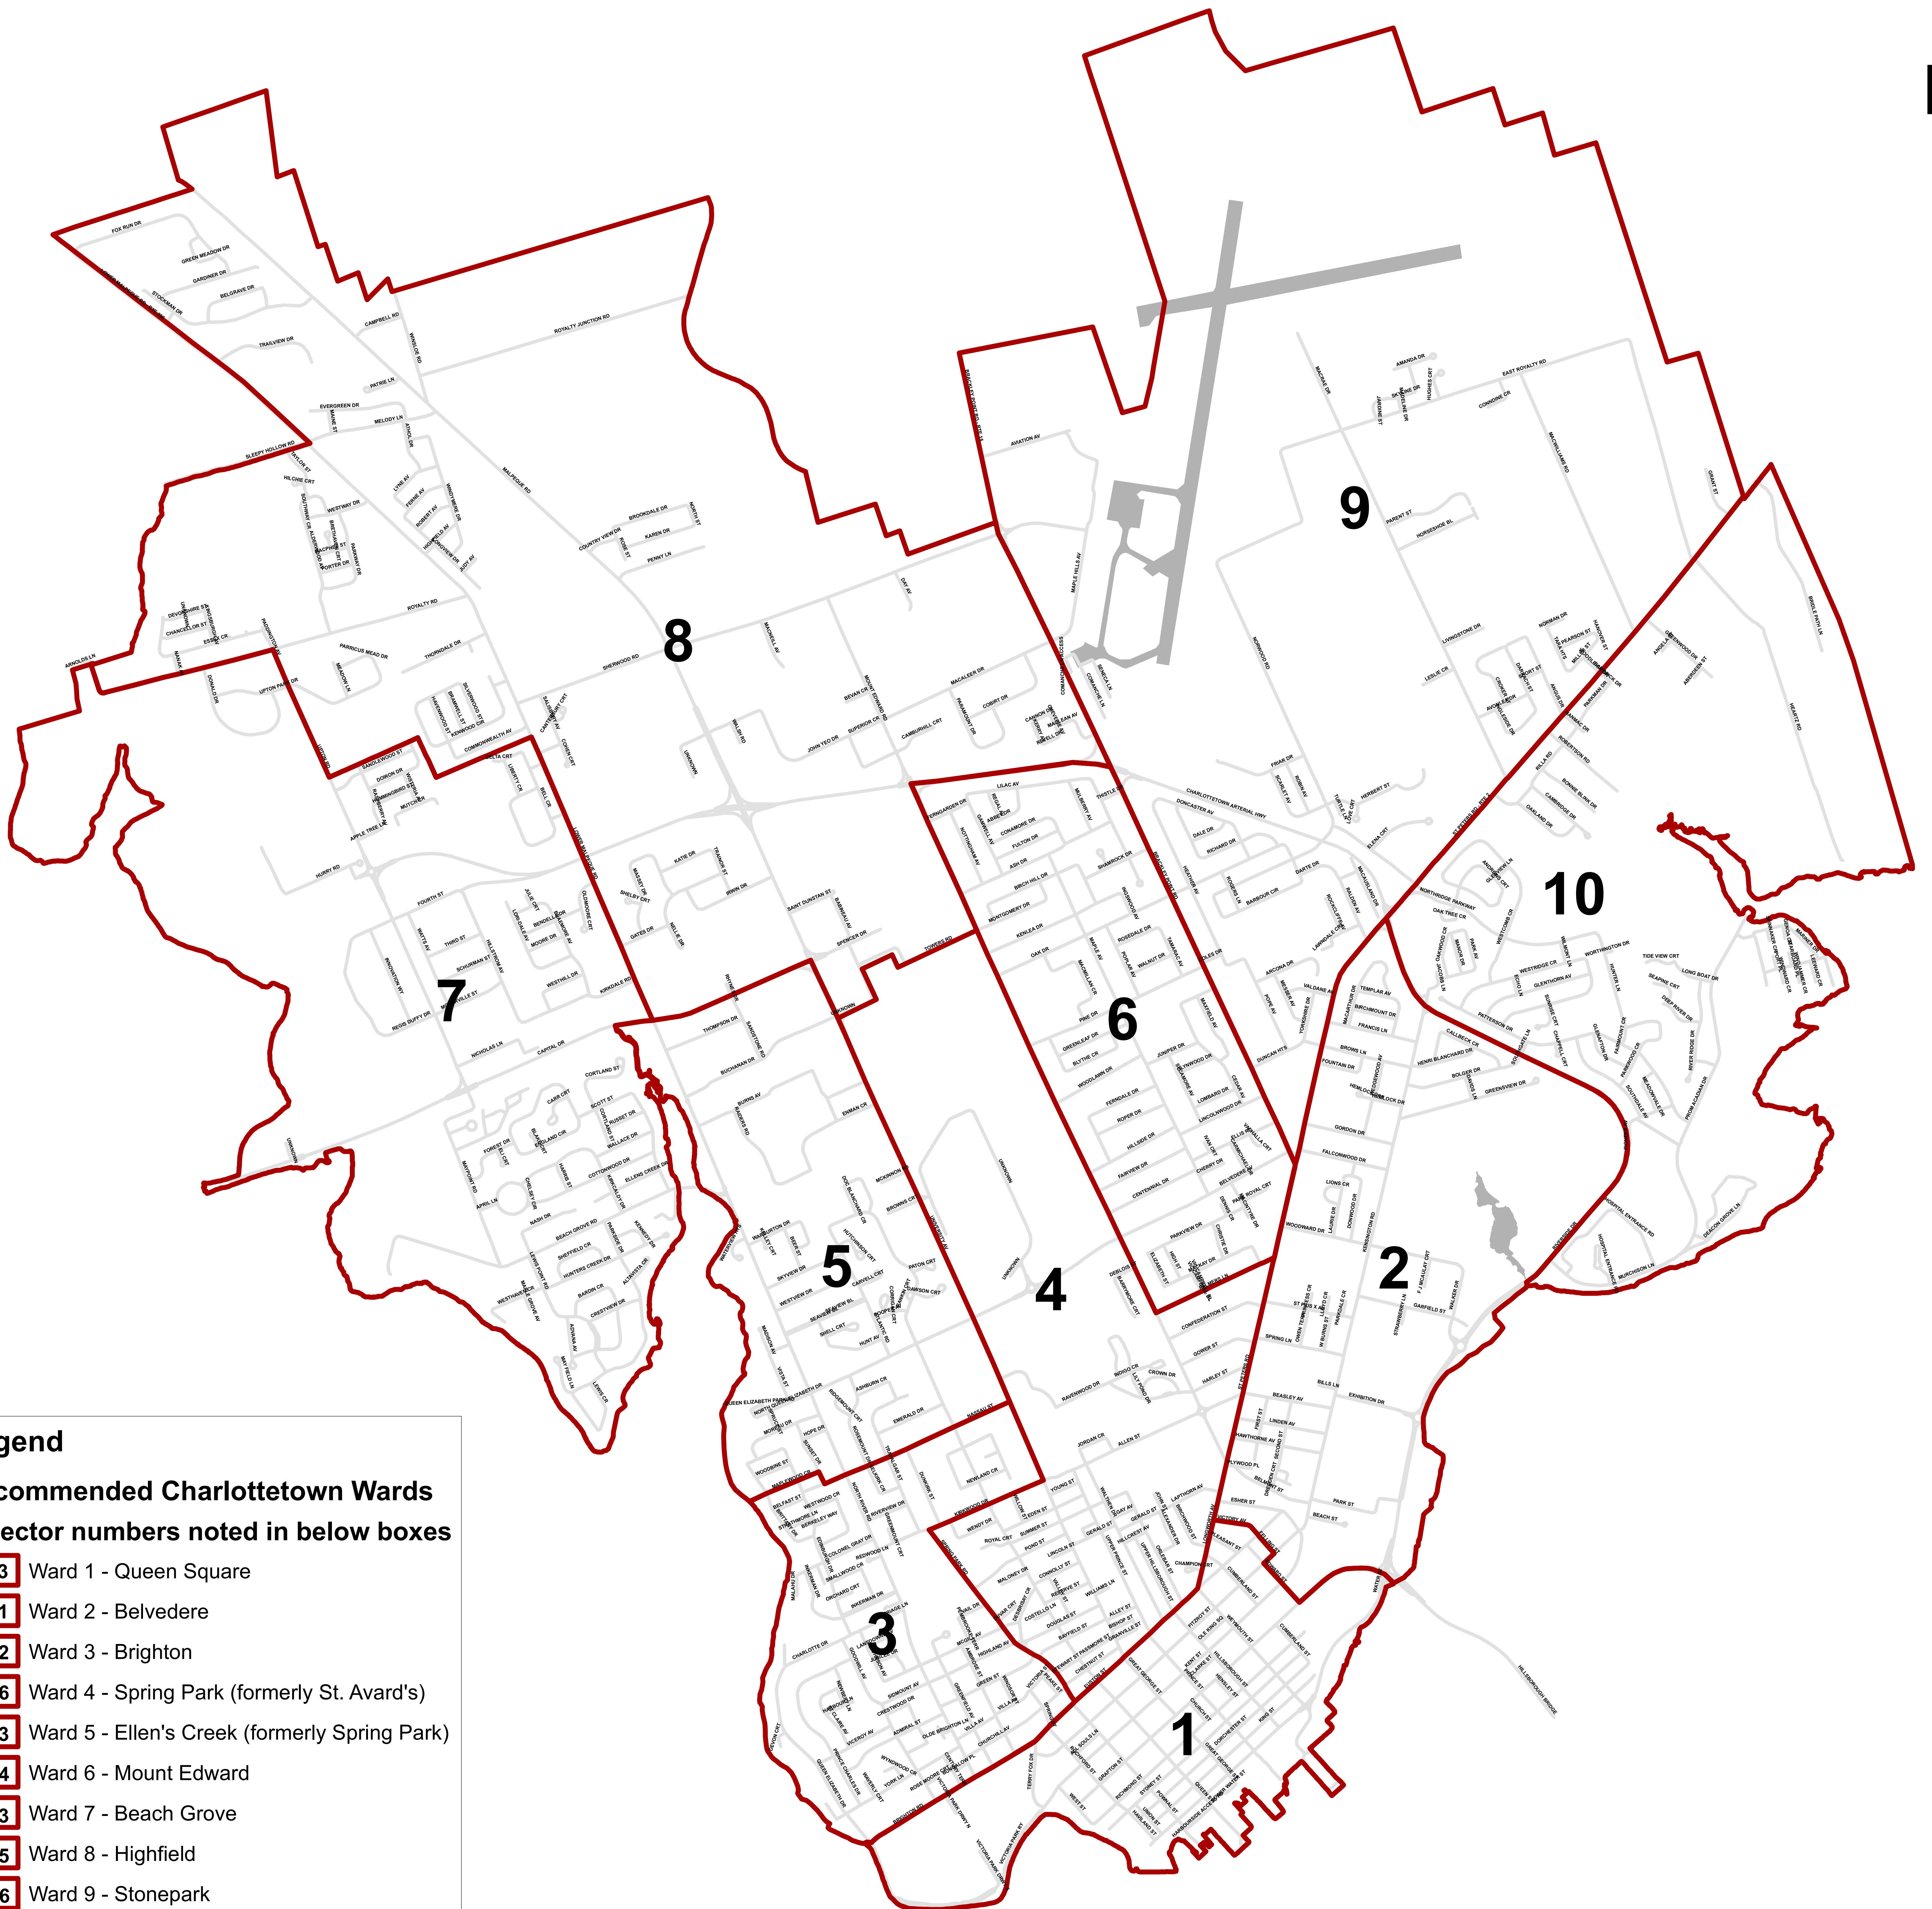

City of Charlottetown RECOMMENDED Ward Boundaries and Names

Legend

Recommended Charlottetown Wards

* Elector numbers noted in below boxes

- 2383** Ward 1 - Queen Square
- 2231** Ward 2 - Belvedere
- 2332** Ward 3 - Brighton
- 2256** Ward 4 - Spring Park (formerly St. Avard's)
- 2313** Ward 5 - Ellen's Creek (formerly Spring Park)
- 2284** Ward 6 - Mount Edward
- 2363** Ward 7 - Beach Grove
- 2305** Ward 8 - Highfield
- 2236** Ward 9 - Stonepark
- 2335** Ward 10 - Falconwood